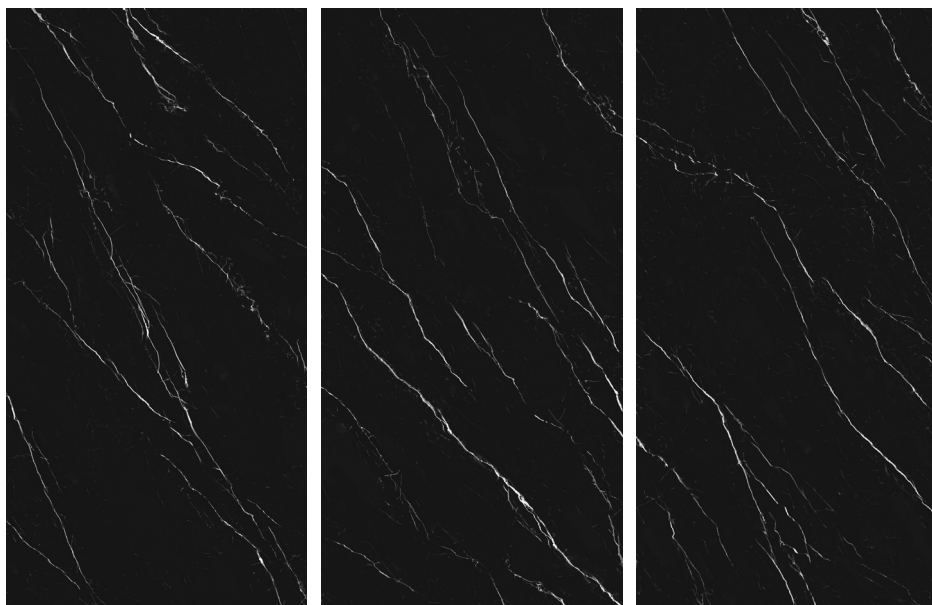

## TECHNICAL SPECIFICATIONS

Nano Polished

Size :

Color :

Collection

60x120 cm

Black-5 Faces

# PORCELAIN COLLECTION

REAL SIZE

60X120CM