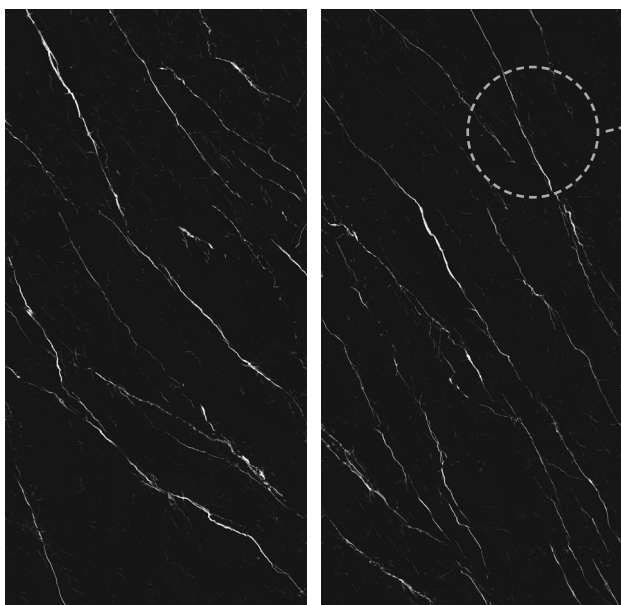

## TECHNICAL SPECIFICATIONS

Nano Polished

Size :

Color :

Collection

60x120 cm

Black-5 Faces

# PORCELAIN COLLECTION

REAL SIZE

60X120CM