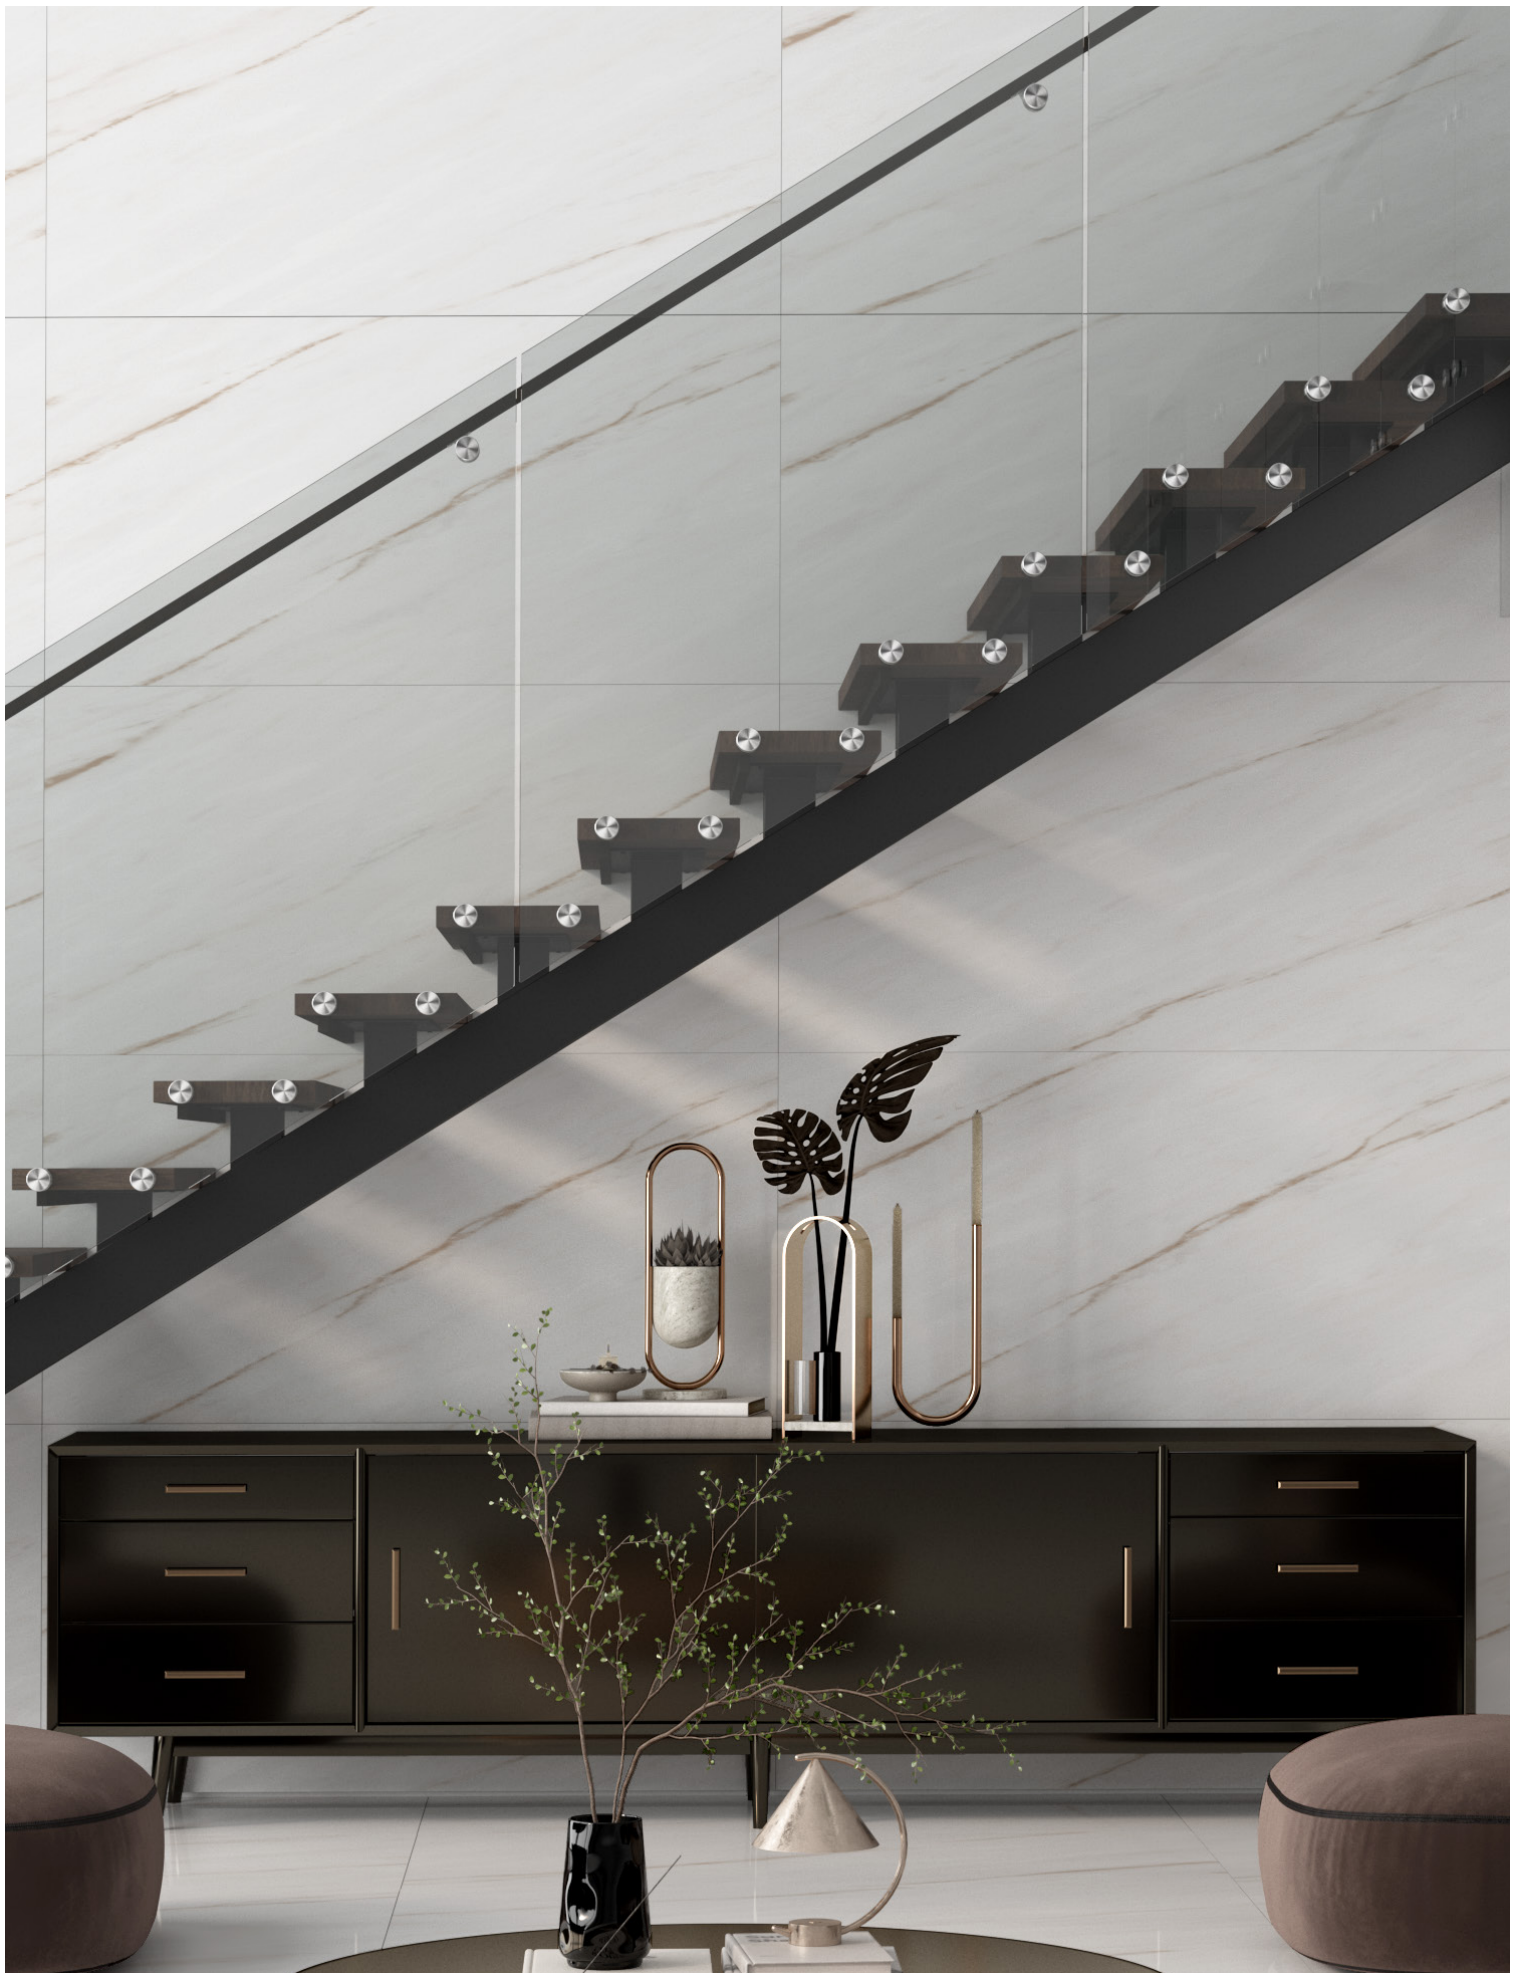

PRANDA

NEW COLLECTION

2025

60x120cm

PORCELAIN TILES

Scan Me

VALLERIA

Gold

TECHNICAL SPECIFICATIONS

Nano Polished

Size :

Color :

Collection

60x120 cm

Gold - 5 Faces

PORCELAIN COLLECTION

REAL SIZE

60X120CM