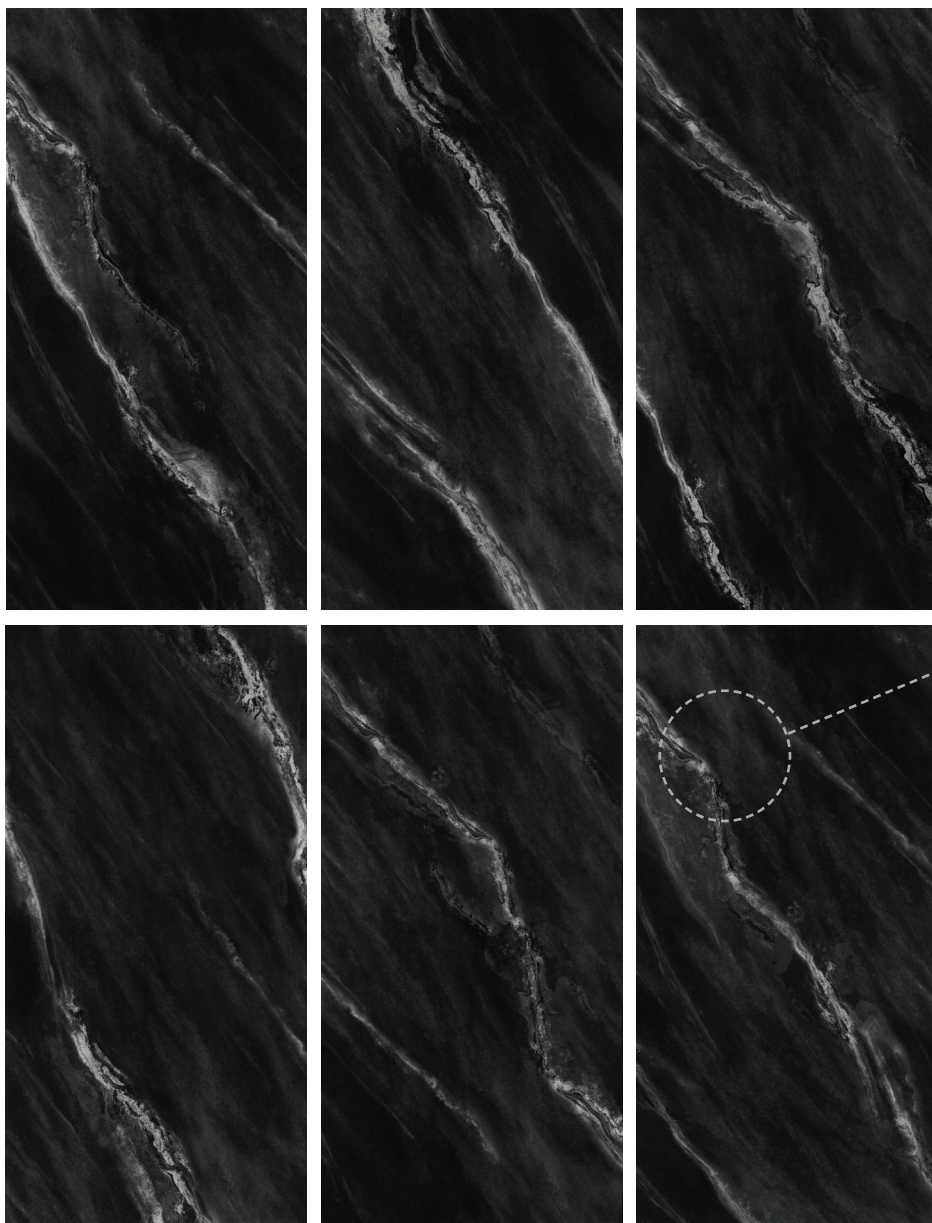

TECHNICAL SPECIFICATIONS

Nano Polished

Size :

Color :

Collection

60x120 cm

Black - 6 Faces

PORCELAIN COLLECTION

REAL SIZE

60X120CM